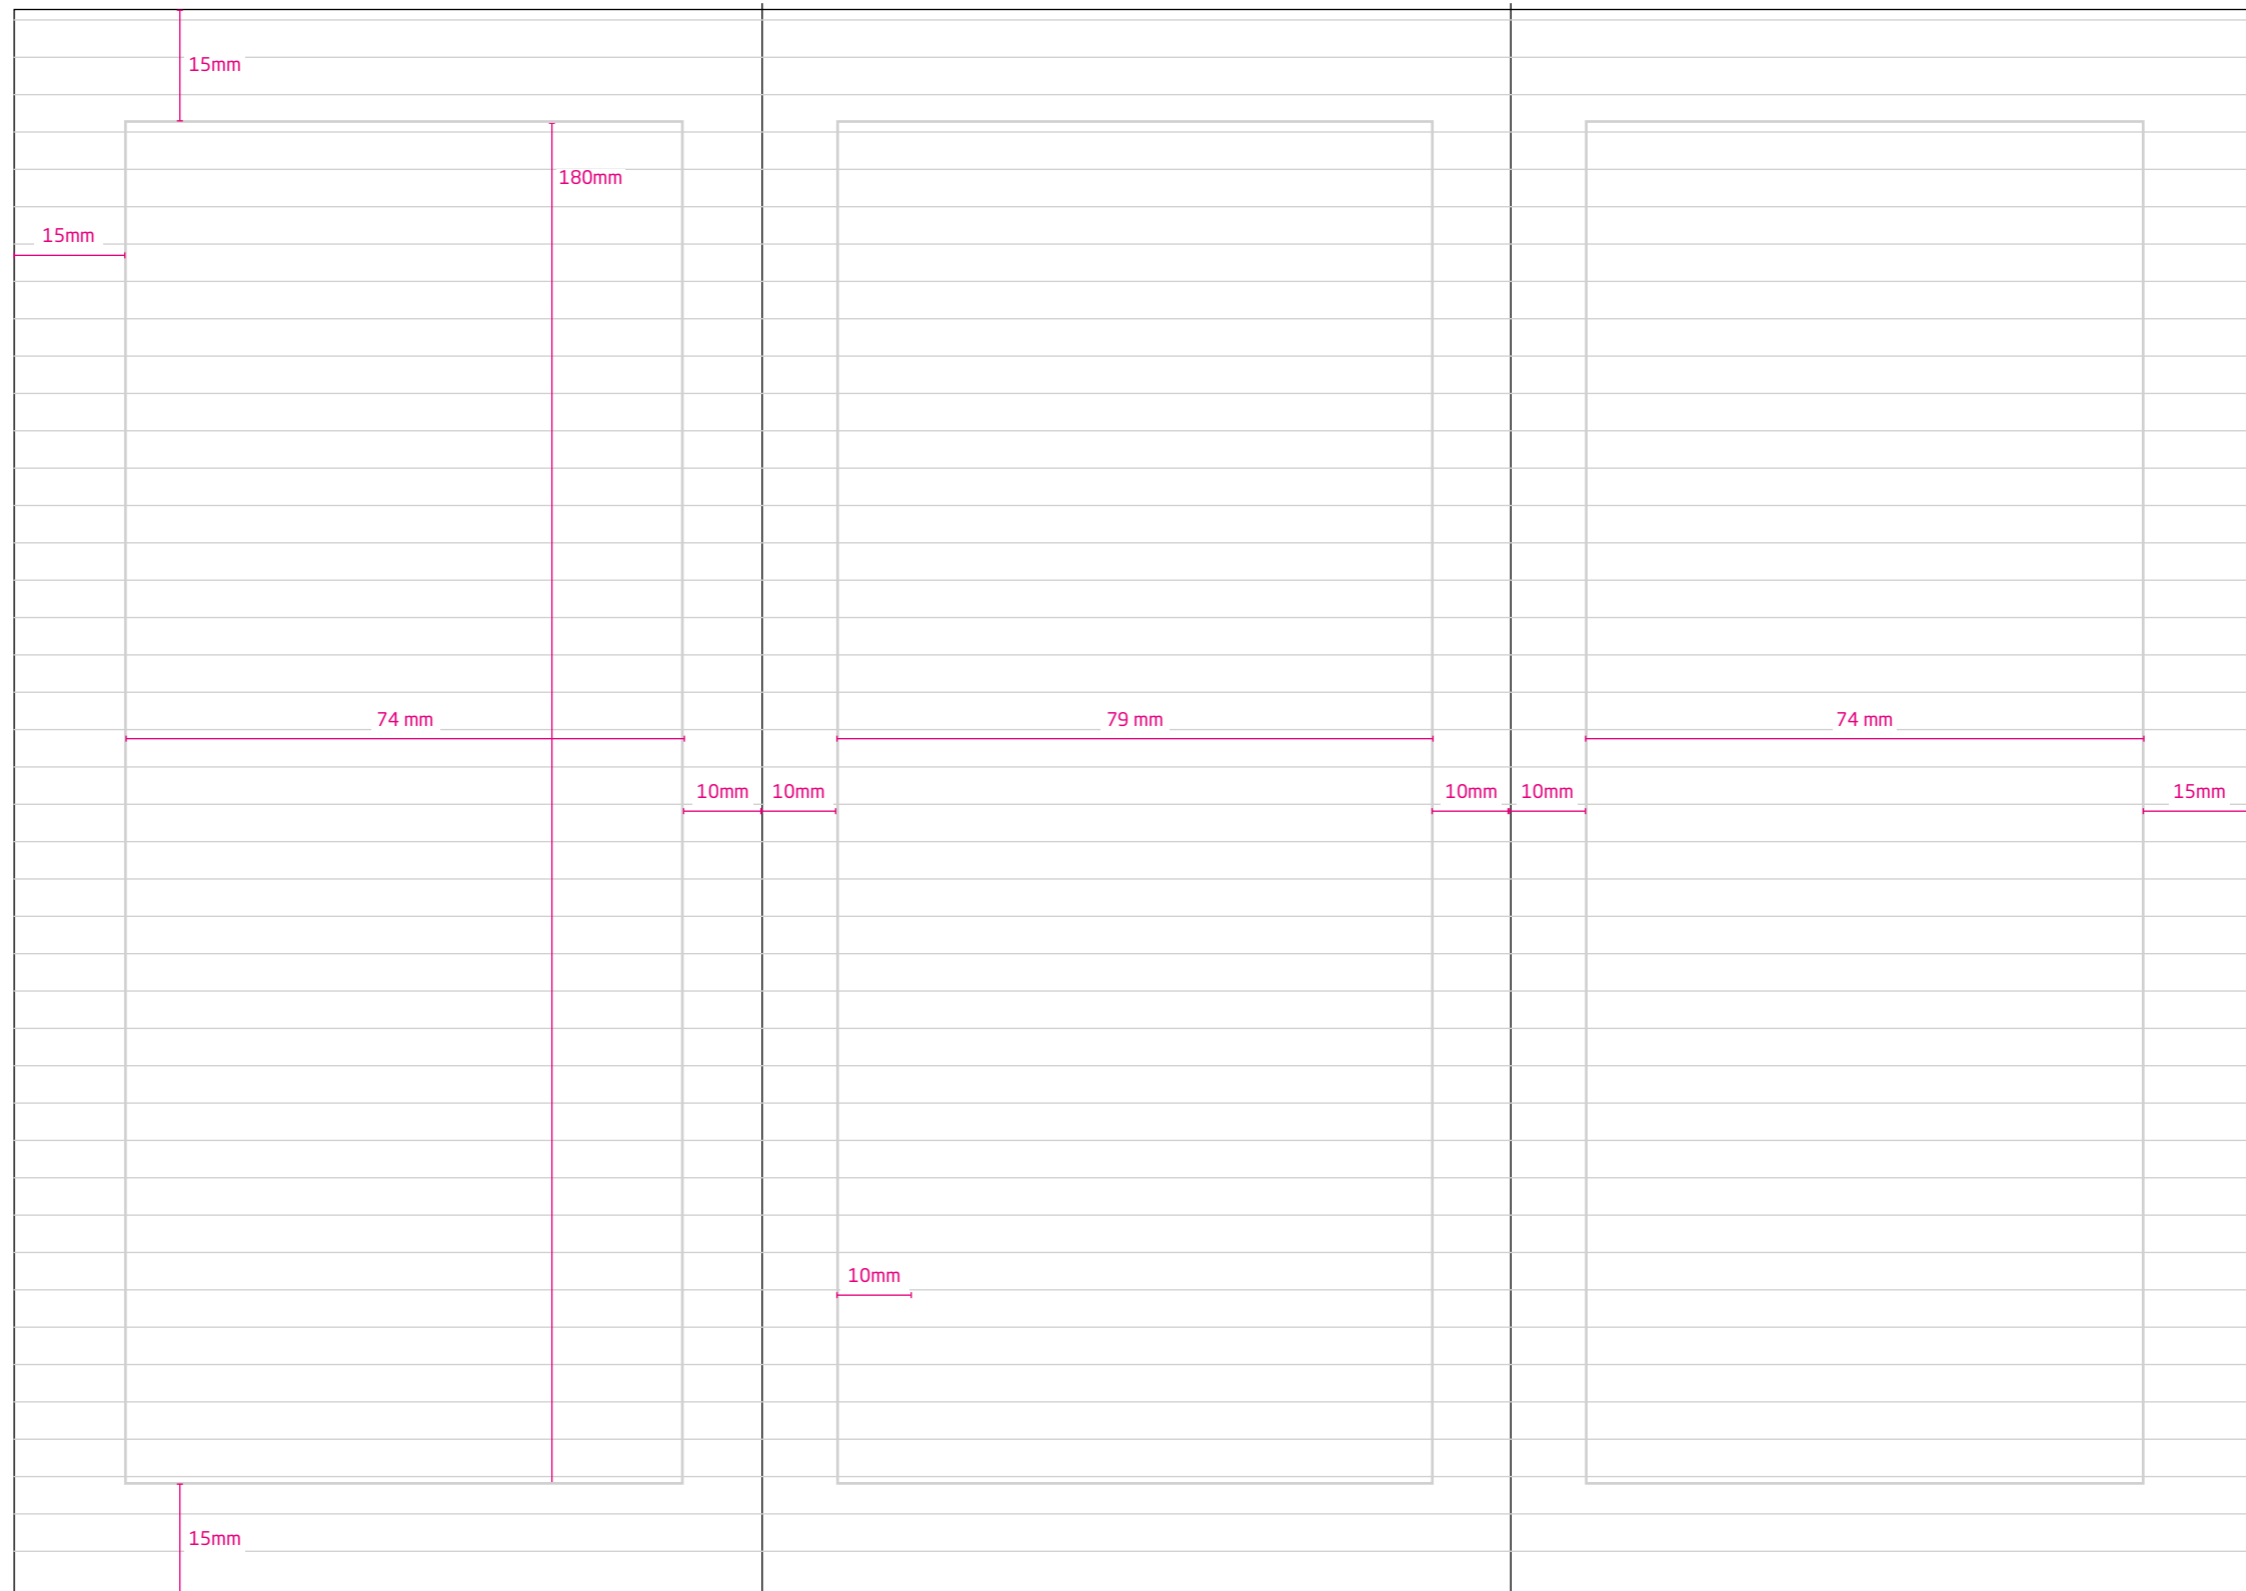

B-Master is for the INSIDE of the M65 format - see A-Master for OUTSIDE