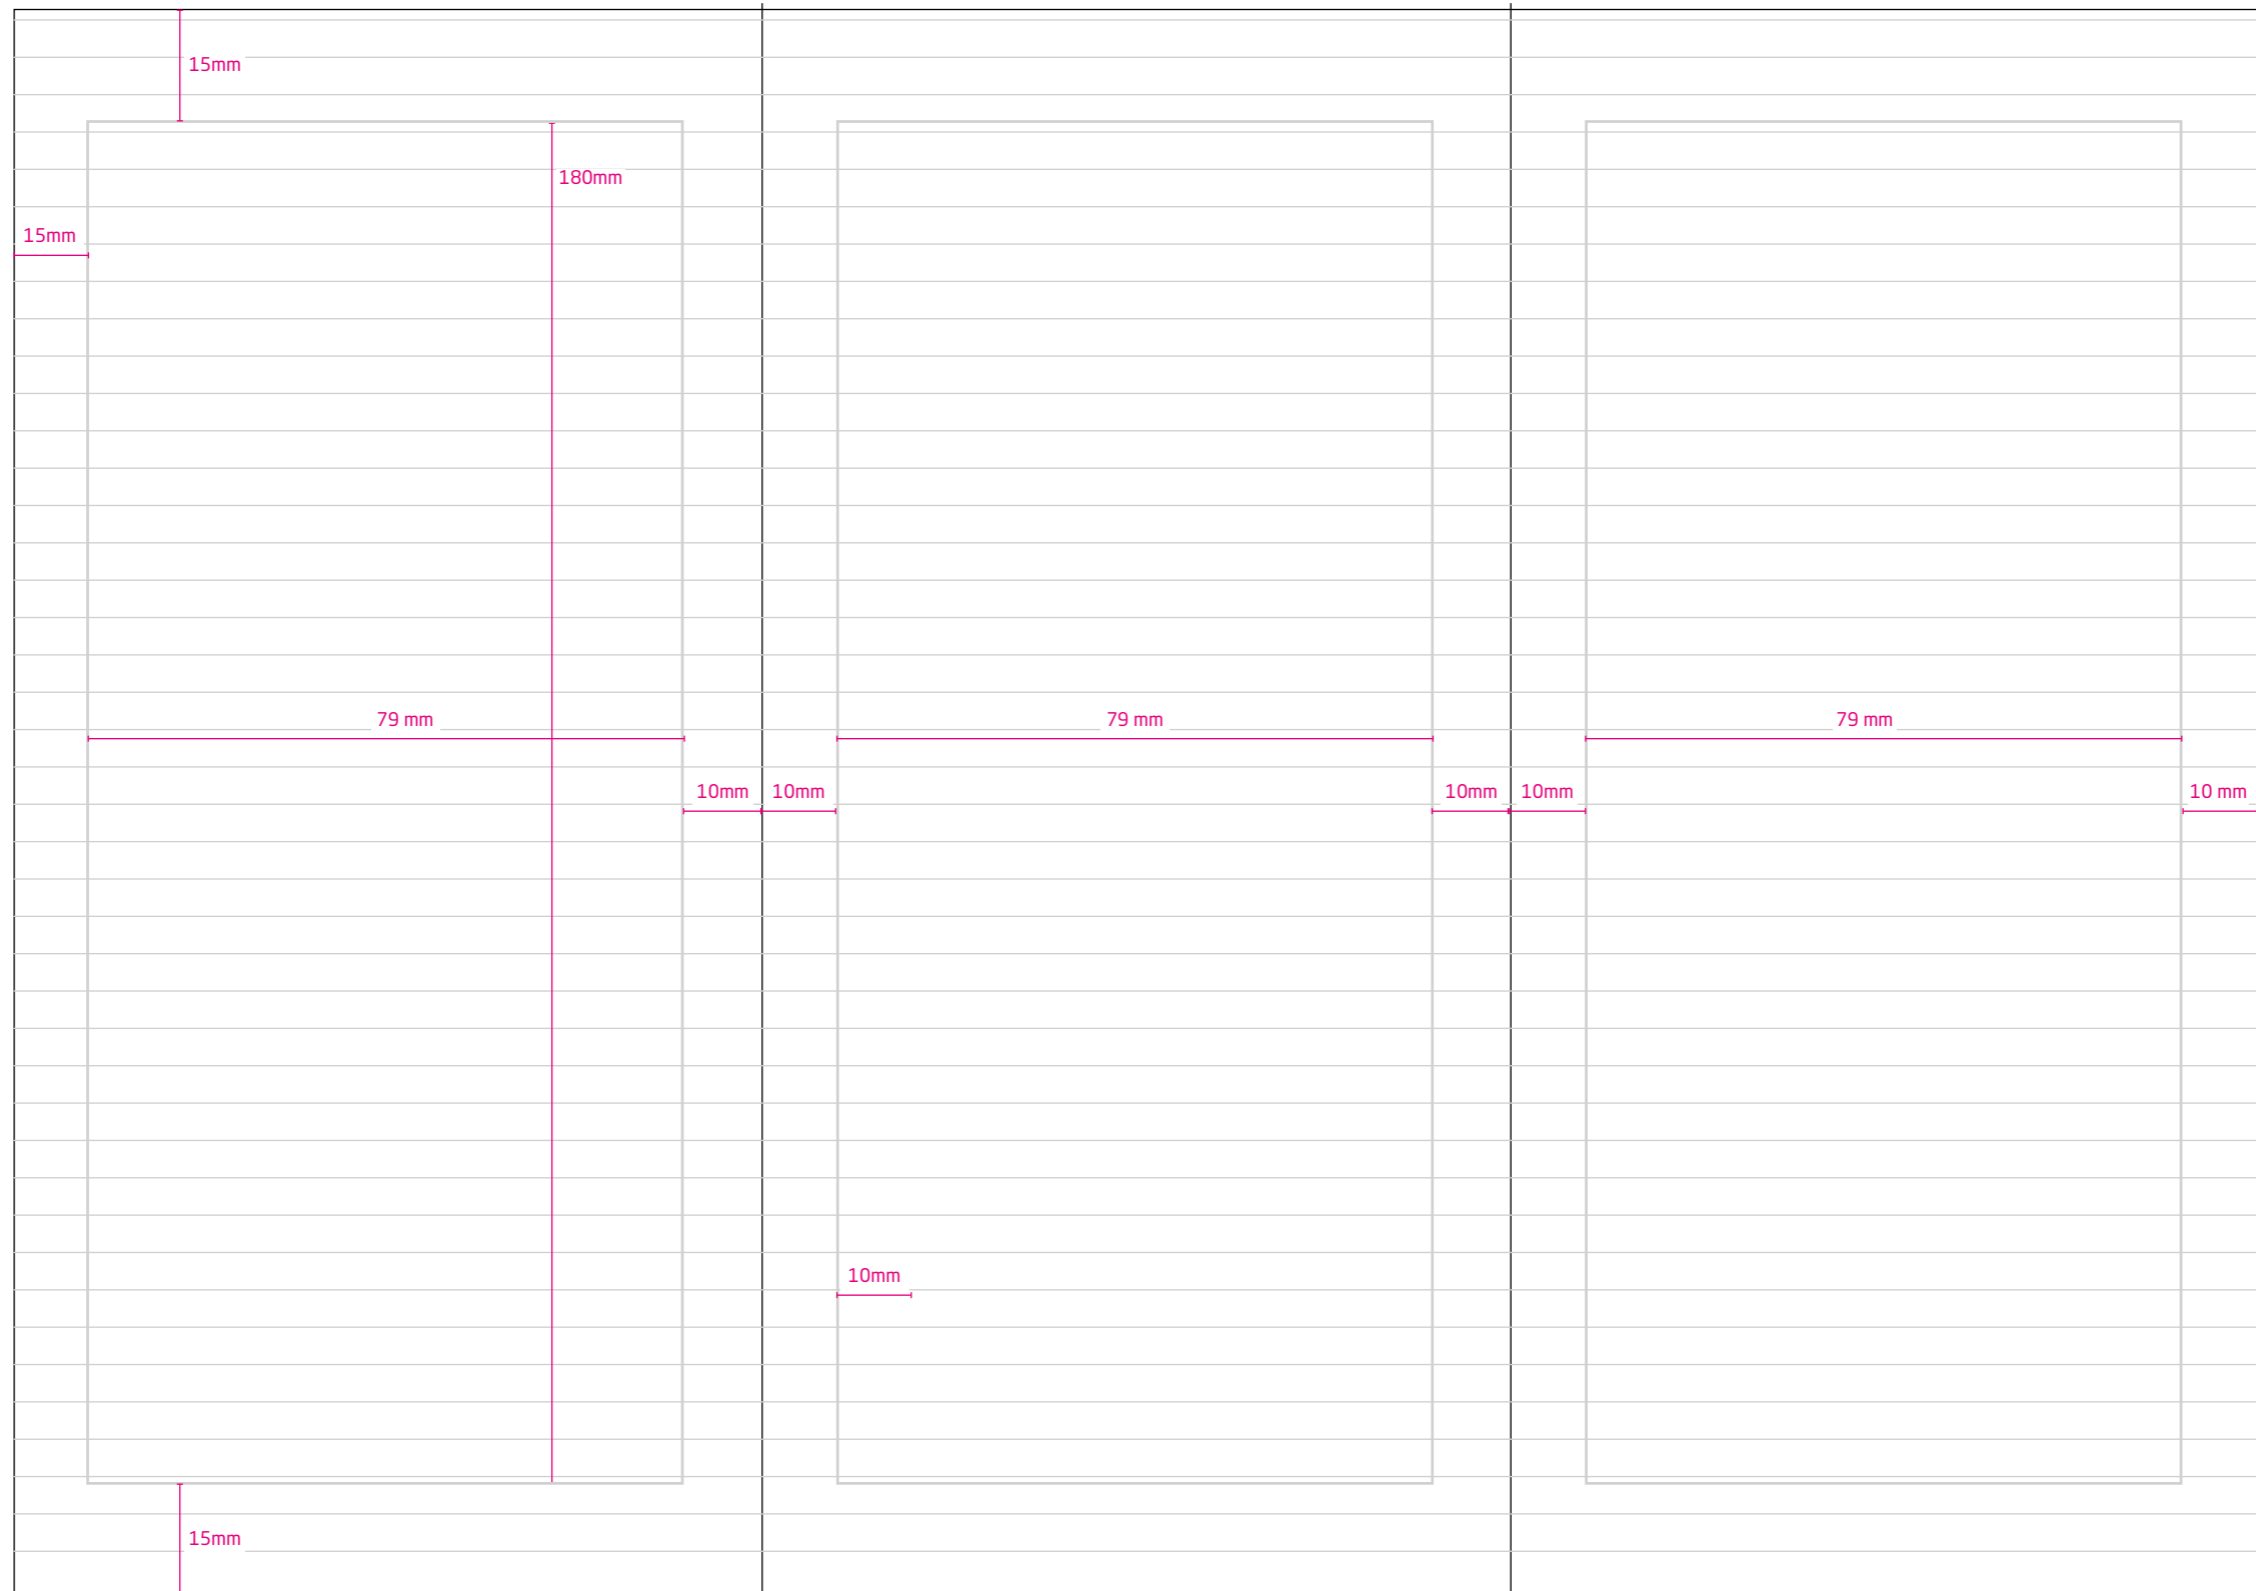

A-Master is for the OUTSIDE of the M65 format - see B-Master for INSIDE