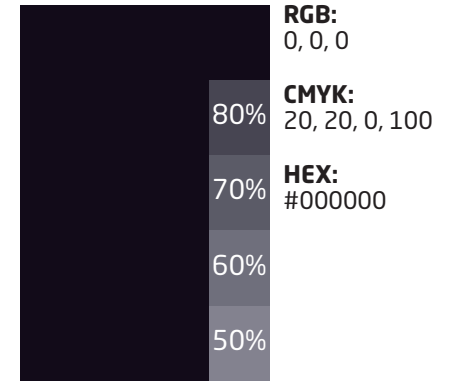

The primary colours >

The secondary colours v

RGB:
47, 67, 234

RGB:
31, 208, 130

RGB:
3, 15, 79

RGB:
246, 208, 77

RGB:
252, 118, 52

RGB:
247, 187, 177

RGB:
218, 218, 218

RGB:
232, 63, 72

RGB:
0, 136, 53

RGB:
121, 35, 142

CMYK:
88, 76, 0, 0

CMYK:
69, 0, 66, 0

CMYK:
100, 90, 0, 60

CMYK:
5, 17, 82, 0