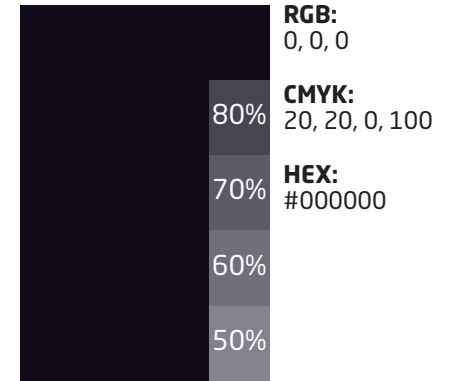

The primary colours >

The secondary colours v

RGB:
47, 62, 234

RGB:
31, 208, 130

RGB:
3, 15, 79

RGB:
246, 208, 77

RGB:
252, 118, 52

RGB:
247, 187, 177

RGB:
218, 218, 218

RGB:
232, 63, 72

RGB:
0, 136, 53

RGB:
121, 35, 142

CMYK:
88, 76, 0, 0

CMYK:
69, 0, 66, 0

CMYK:
100, 90, 0, 60

CMYK:
5, 17, 82, 0